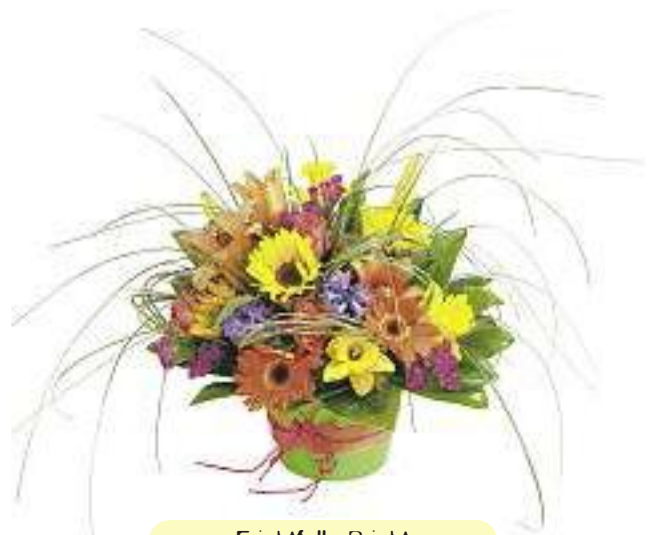

New Zealand

The picture corresponds with the medium price

Roses

medium, long
6 Roses: 35, 40 Fleurin
12 Roses: 50, 65 Fleurin
24 Roses: 85, 100 Fleurin
Intercat 2816

Prices will increase during peak periods

Victorian Posy Bowl

37, 45, 62 Fleurin
Intercat 2817

Classic Cool

37, 42, 60 Fleurin
Intercat 2825

Roll Wrapped Cut Flowers

32, 40, 60 Fleurin
Intercat 2813

Frightfully Bright

37, 45, 62 Fleurin
Intercat 2815