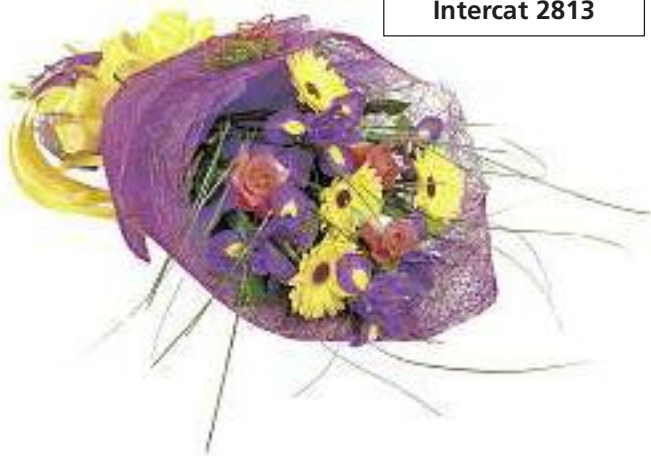

New Zealand

The picture corresponds with the medium price

Roses

medium, long
6 Roses: 35, 40 Fleurin
12 Roses: 50, 65 Fleurin
24 Roses: 85, 100 Fleurin
Intercat 2816

Prices will increase during peak periods

Victorian Posy Bowl

37, 45, 62 Fleurin
Intercat 2817

Classic Cool

37, 42, 60 Fleurin
Intercat 2825

Roll Wrapped Cut Flowers

32, 40, 60 Fleurin
Intercat 2813

Frightfully Bright

37, 45, 62 Fleurin
Intercat 2815